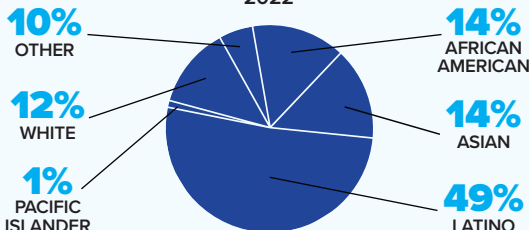

9 SOUTH BAY CITIES SERVED

- El Segundo
- Hawthorne
- Hermosa Beach
- Inglewood
- Lawndale
- Lennox
- Manhattan Beach
- Redondo Beach
- Torrance

STUDENT ENROLLMENT

30,843

2019-20 ACADEMIC YEAR

\$58M

GIVEN IN FINANCIAL AID

51% OF STUDENTS RECEIVE FINANCIAL AID

DEMOGRAPHICS

2022

IN 2021, OVER

500

SCHOLARSHIPS

\$832K

AWARDED