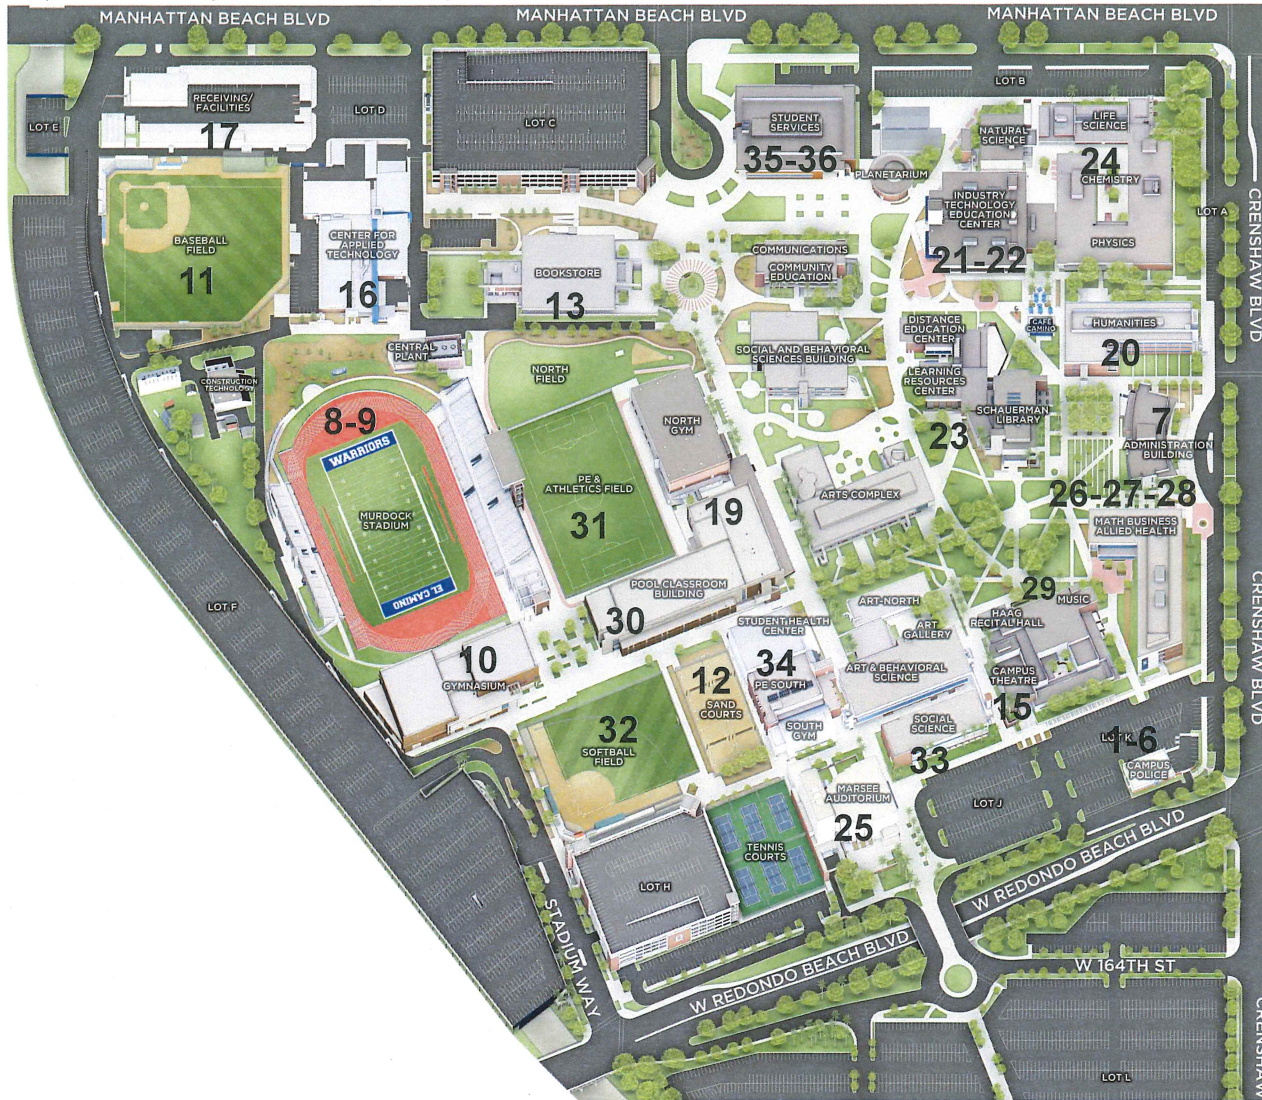

AED Site Locations

El Camino College

14 (Business Training Center, Hawthorne Site)

18 (Fire Academy, Inglewood Site)

Zone	Building/Location
1-6	Campus Police, Patrol Units
7	Administration Building, 1 st Floor
8-9	Athletic Training Facility, Murdock Stadium
10	Athletic Training Facility, Basketball & Volleyball Gymnasium
11	Baseball Field
12	Beach Volleyball Court
13	Bookstore Building, 2 nd Floor
14	Business Training Center, Hawthorne Site
15	Campus Theatre
16	Center for Applied Technology
17	Facilities
18	Fire Academy, City of Inglewood Site
19	Fitness Center, Pool Classroom Building
20	Humanities Building, 3 rd Floor
21-22	Industry Technology Education Center (Public Safety Education Programs, P.O.S.T 2nd Floor, Room 231)
23	Library, 1 st Floor (Lobby)
24	Life Sciences (Across from the Natural Sciences Division Office)
25	Marsee Auditorium, 1 st Floor, Lobby
26-27-28	Math Business Allied Health Building, 1 st Floor Hallway, Mathematical Sciences Division Office, 1st Floor & 4 th Floor Hallway
29	Music Building, 1 st Floor
30	Pool @ Pool Classroom Building
31	Soccer Field
32	Softball Field
33	Social Sciences Building, 1st Floor
34	Student Health Services
35-36	Student Services Building, 1st & 2nd Floors