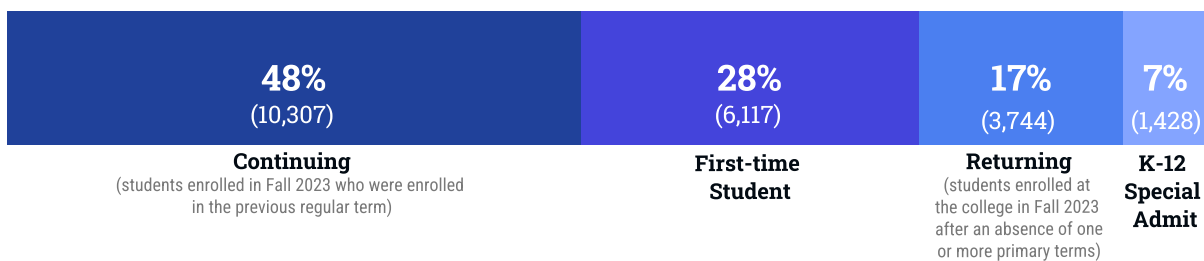

Enrollment Status

Educational Goal