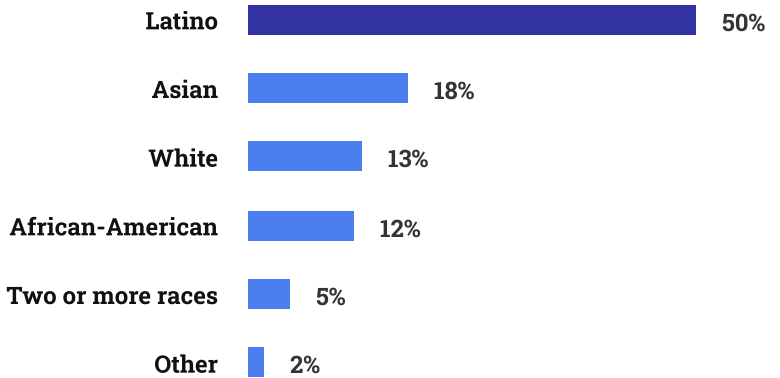

Total Unduplicated Headcount

Age

30% are between **20-24** years old

Ethnicity

Other includes unknown or declined, American Indian/Alaskan, Pacific Islander

Gender

Non Binary count is less than 10.

Course Completion Rate