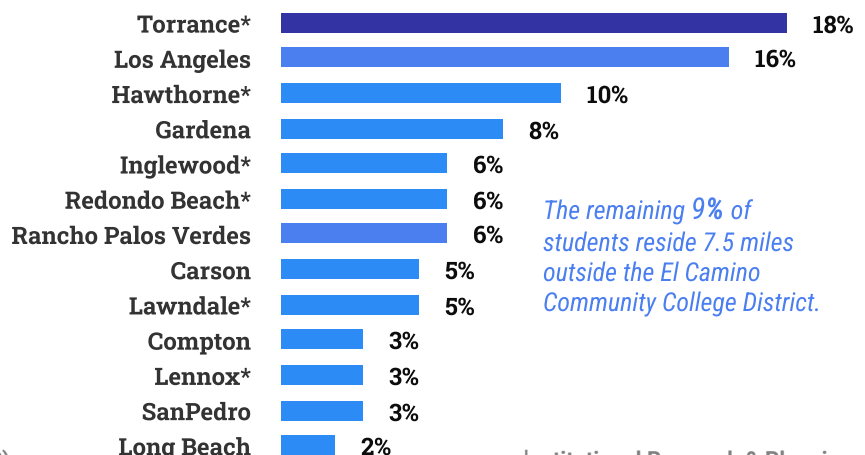

Total Unduplicated Headcount

Age

30% are between **20-24** years old

Ethnicity

Other includes unknown or declined, American Indian/Alaskan, Pacific Islander

Gender

Non Binary count is less than 10.

Course Completion Rate

Unit Load

Enrollment Status

Educational Goal

Where Our Students Reside

*Cities in the El Camino Community College District

The remaining 9% of students reside 7.5 miles outside the El Camino Community College District.