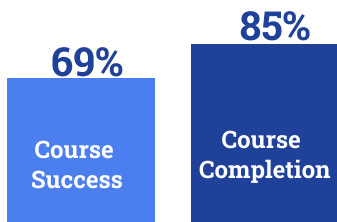

Total Unduplicated Headcount

Age

30% are between **20-24** years old

Ethnicity

Other includes unknown or declined, American Indian/Alaskan, Pacific Islander

Gender

Non Binary count is less than 10.

Course Completion Rate