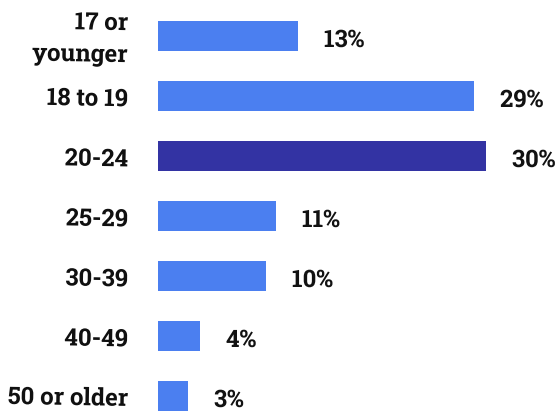

Total Unduplicated Headcount

Age

30% are between **20-24** years old

Ethnicity

Other includes unknown or declined, American Indian/Alaskan, Pacific Islander

Gender

Non Binary count is less than 10.

Course Completion Rate