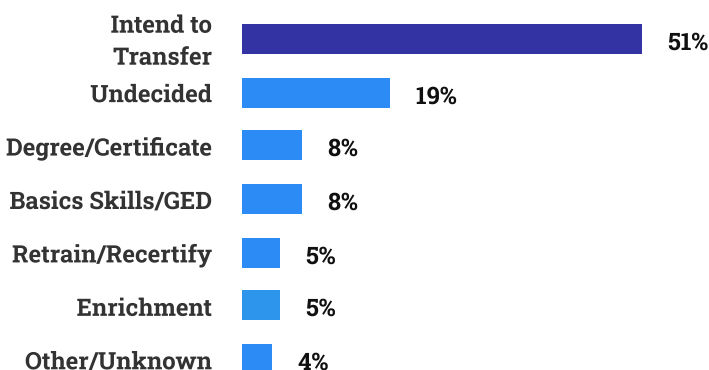

Total Unduplicated Headcount

Age

30% are between **20-24** years old

Ethnicity

Other includes unknown or declined, American Indian/Alaskan, Pacific Islander

Gender

Non Binary count is less than 10.

Course Completion Rate

Unit Load

Enrollment Status

Educational Goal

Where Our Students Reside

*Cities in the El Camino Community College District

The remaining 9% of students reside 7.5 miles outside the El Camino Community College District.