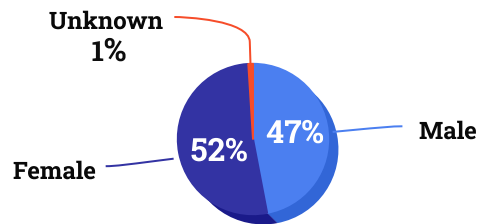

Total Unduplicated Headcount

Age

30% are between **20-24** years old

Ethnicity

Other includes unknown or declined, American Indian/Alaskan, Pacific Islander

Gender

Non Binary count is less than 10.

Course Completion Rate