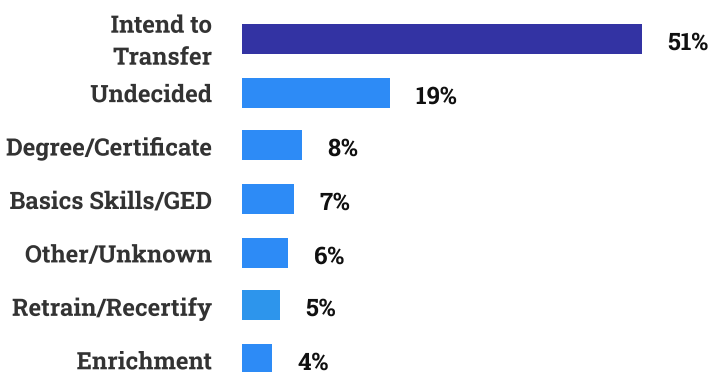

Total Unduplicated Headcount

20,085

Age

31% are between **20-24** years old

Ethnicity

Gender

Course Completion Rate

Unit Load

Enrollment Status

Educational Goal

Where Our Students Reside

*Cities in the El Camino Community College District

The remaining **13%** of students reside 7.5 miles outside the El Camino Community College District.