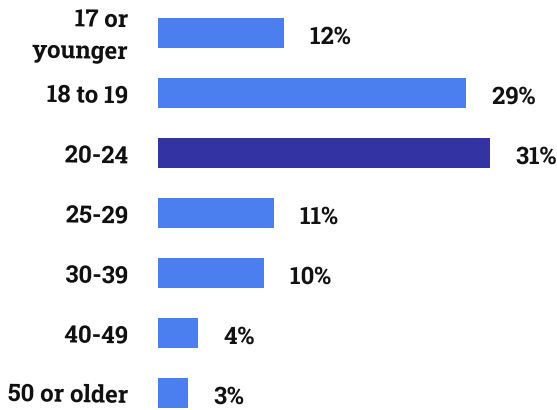

Total Unduplicated Headcount

20,085

Age

31% are between **20-24** years old

Ethnicity

Gender

Course Completion Rate

Unit Load