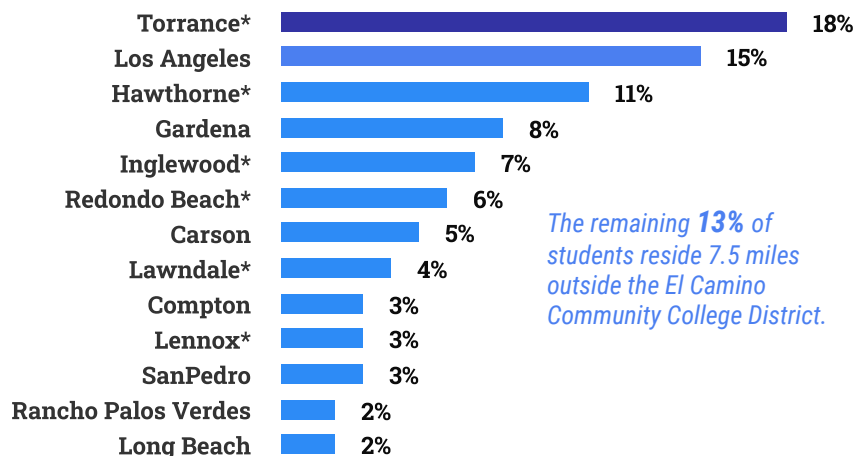

Enrollment Status

Educational Goal

Where Our Students Reside

*Cities in the El Camino Community College District

The remaining **13%** of students reside 7.5 miles outside the El Camino Community College District.