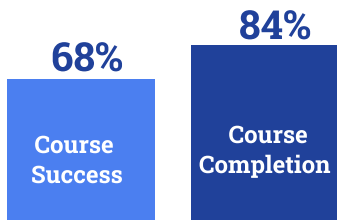

Total Unduplicated Headcount

20,085

Age

31% are between **20-24** years old

Ethnicity

Gender

Course Completion Rate

Unit Load