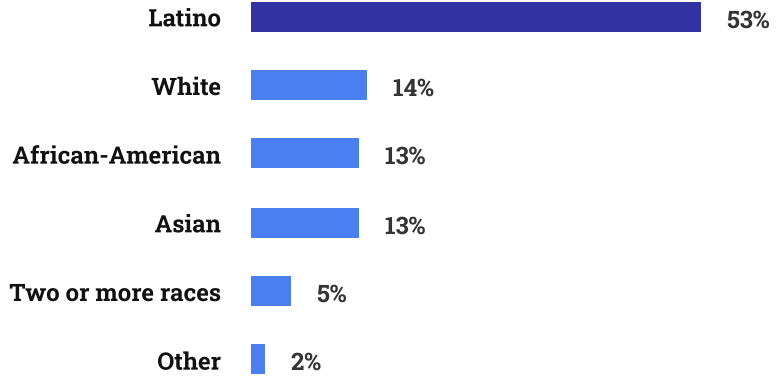

Total Unduplicated Headcount

20,085

Age

31% are between **20-24** years old

Ethnicity

Gender

Course Completion Rate

Unit Load