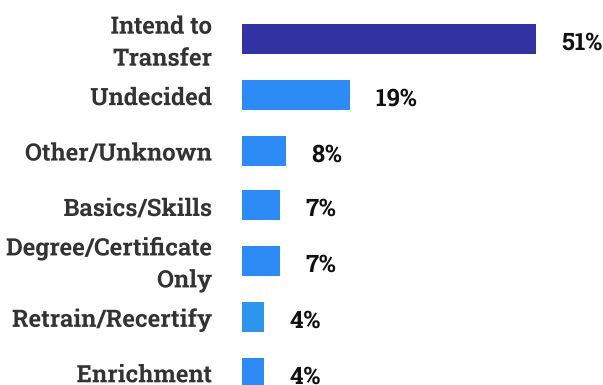

Educational Goal