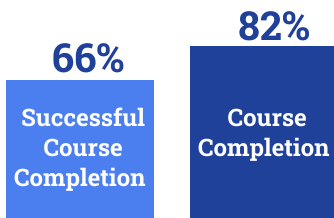

Total Headcount

Age

32% are between 20-24 years old

Ethnicity

Gender

Course Completion Rate

Unit Load

Enrollment Status