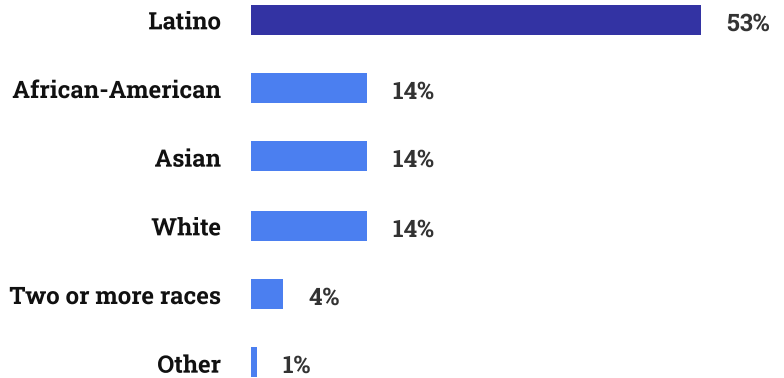

Total Headcount

Age

32% are between 20-24 years old

Ethnicity

Gender

Course Completion Rate

Unit Load

Enrollment Status