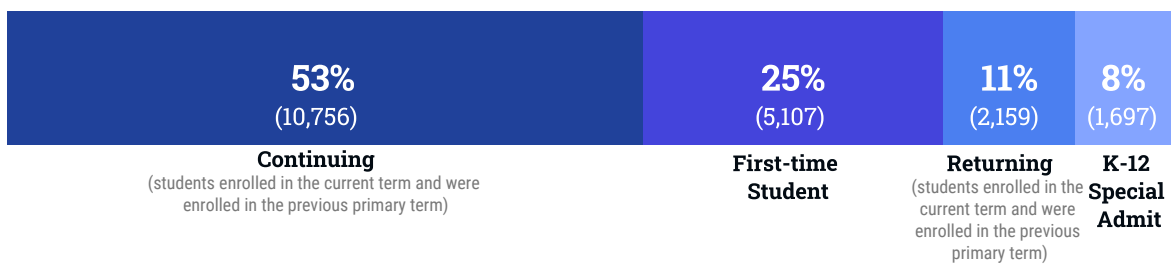

Total Headcount

Age

32% are between 20-24 years old

Ethnicity

Gender

Course Completion Rate

Unit Load

Enrollment Status