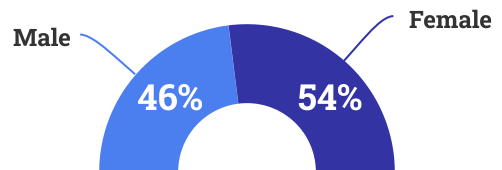

Total Headcount

Age

32% are between 20-24 years old

Ethnicity

Gender

Course Completion Rate

Unit Load

Enrollment Status