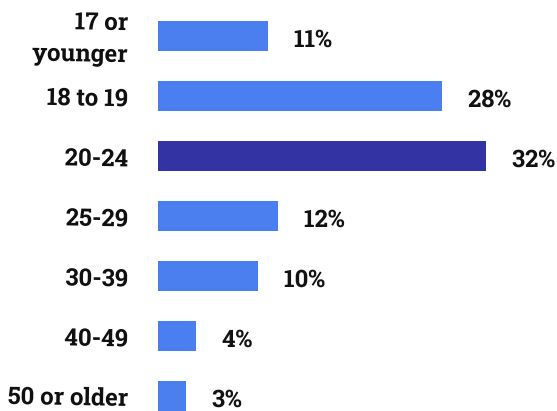

Total Headcount

Age

32% are between 20-24 years old

Ethnicity

Gender

Course Completion Rate

Unit Load

Enrollment Status