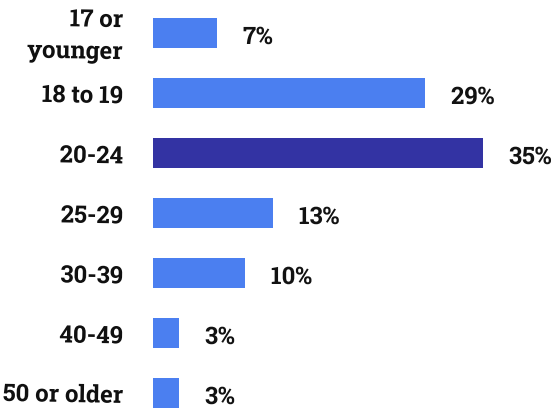

El Camino College

Facts and Figures

Fall 2020

Total Headcount

Age

35% are between 20-24 years old

Ethnicity

Gender