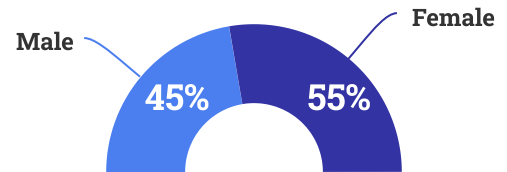

El Camino College

Facts and Figures

Fall 2020

Total Headcount

Age

35% are between 20-24 years old

Ethnicity

Gender