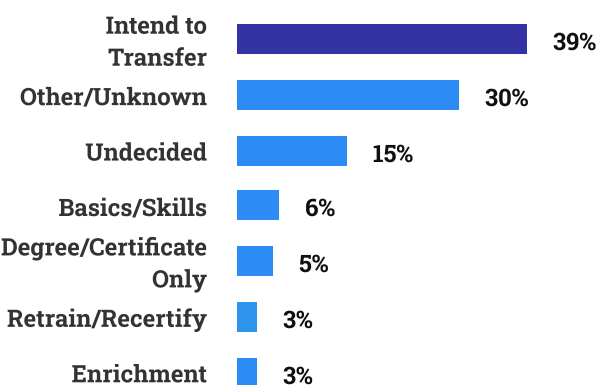

El Camino College

Facts and Figures

Fall 2020

Total Headcount

Age

35% are between 20-24 years old

Ethnicity

Gender

Course Completion Rate

Unit Load

Enrollment Status

Educational Goal

Where Our Students Reside

*Cities in the El Camino College Community College District