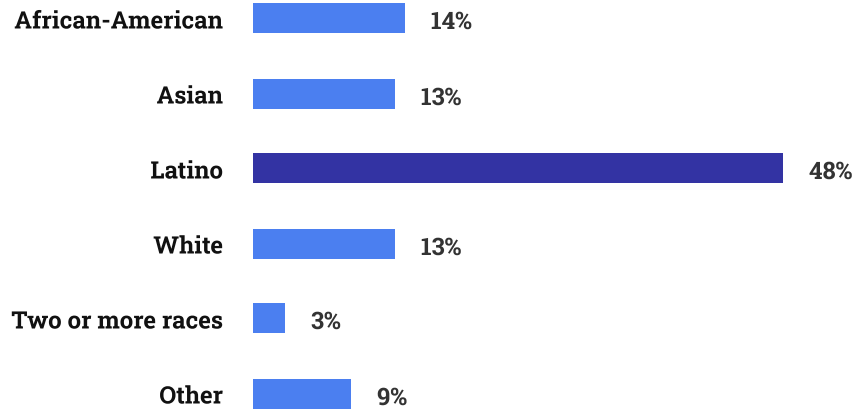

El Camino College

Facts and Figures

Fall 2020

Total Headcount

Age

35% are between 20-24 years old

Ethnicity

Gender