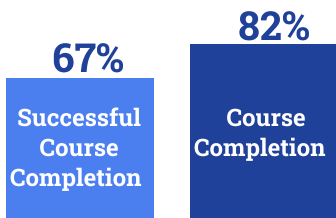

Course Completion Rate